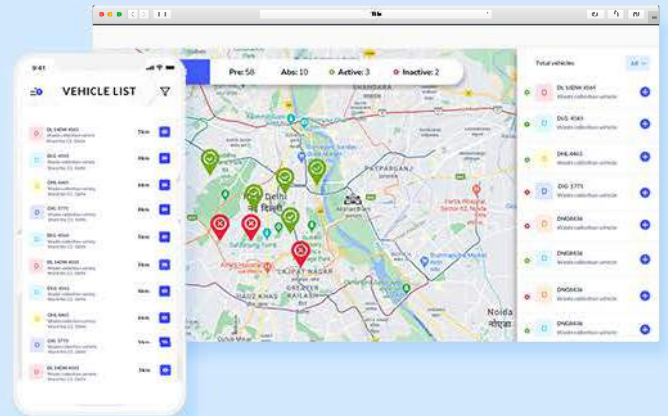

- Create a custom route plan for each vehicle.
- Manage & update the route plan easily from dashboard.

3. DRIVER APP WITH ROUTE MAP

7Fleet Pro suite comes with a driver mobile app as well. Using this app drivers can easily navigate using the maps which shows the right directions towards their destination along with ETA.

- Driver app with route map navigation to help drivers navigate.
- Improves drivers performance and decreases un-necessary fuel consumption

4. DRIVER ATTANDANCE MANAGEMENT SYSTEM

The 7Fleet Pro Driver app also has feature to enable the drivers in entering their attendance. The attendance can be checked by the suprtvisor or admin from the dashboard.

- Authentic & easy way to check the in-time & out-time of all the fleet drivers.
- Eases the process of leave calculation & payroll calculation.

5. SUPERVISOR & MNAGAMENET APP

7Fleet Pro has been designed in a way that the supervisors can track, manage & check the entire fleet from anywhere. 7Fleet Pro suite has a supervisor app using which all the fleet can be tracked & managed.

- Easy to use android app to check fleet's location and their route performance.
- Helps supervisors to check and track any vehicle from anywhere leading to more control & improved performance.

6. ROUTE PERFORMANCE REPORTS