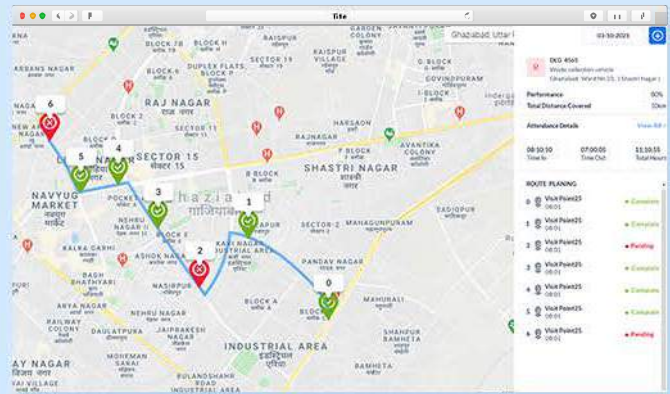

7. DETAILED REPORTING AND EXPORT FEATURE

7Fleet Pro comes with detailed reporting features and all these reports can easily be exported to excel too. You can easily track performance of each vehicle, historical performance data, routes taken & more.

- Detailed reporting features to help supervisors improve efficiency & performance.
- All reports can easily be exported to excel for further study.