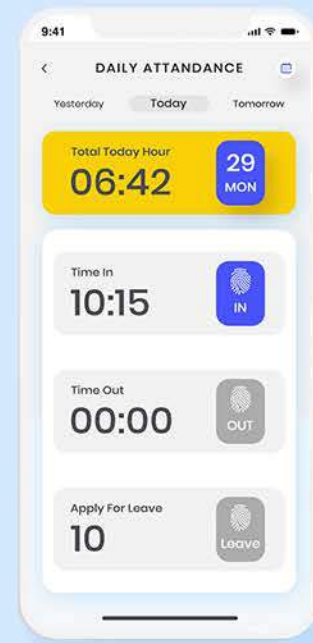

- Easily track and check status & location of all your fleet over a map.
- Easily figure out which vehicles are active and which are inactive.

2. CREATE & MANAGE ROUTE PLAN FOR VEHICLES

Create & customize route plan for each vehicle separately. 7Fleet Pro provides very easy drag & drop + checkbox style route plan creation options. Also you can assign the route to other vehicles easily.

- Create a custom route plan for each vehicle.
- Manage & update the route plan easily from dashboard.

3. DRIVER APP WITH ROUTE MAP

7Fleet Pro suite comes with a driver mobile app as well. Using this app drivers can easily navigate using the maps which shows the right directions towards their destination along with ETA.

- Driver app with route map navigation to help drivers navigate.
- Improves drivers performance and decreases un-necessary fuel consumption

4. DRIVER ATTANDANCE MANAGEMENT SYSTEM

The 7Fleet Pro Driver app also has feature to enable the drivers in entering their attendance. The attendance can be checked by the suprtvisor or admin from the dashboard.

- Authentic & easy way to check the in-time & out-time of all the fleet drivers.
- Eases the process of leave calculation & payroll calculation.

5. SUPERVISOR & MNAGAMENET APP

7Fleet Pro has been designed in a way that the supervisors can track, manage & check the entire fleet from anywhere. 7Fleet Pro suite has a supervisor app using which all the fleet can be tracked & managed.