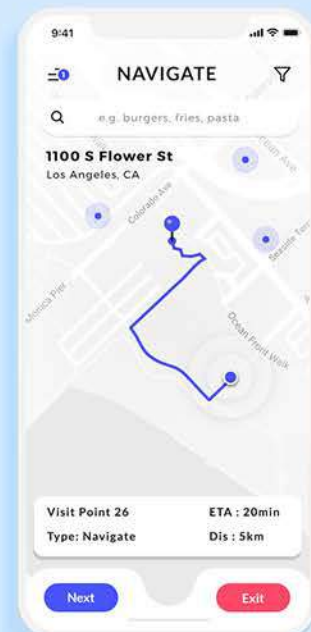

Vehicle wise route performance report with option to export the same in xls

ALERTS SYSTEM

Geo-fencing and maintenance related alerts to supervisors

1. REAL TIME FLEET VISIBILITY

7Fleet Pro provides you with a dashboard using which you can see the location of all your vehicles on a map. You can also check the active/inactive vehicles from the same dashboard.

- Easily track and check status & location of all your fleet over a map.
- Easily figure out which vehicles are active and which are inactive.

2. CREATE & MANAGE ROUTE PLAN FOR VEHICLES

Create & customize route plan for each vehicle separately. 7Fleet Pro provides very easy drag & drop + checkbox style route plan creation options. Also you can assign the route to other vehicles easily.

- Create a custom route plan for each vehicle.
- Manage & update the route plan easily from dashboard.

3. DRIVER APP WITH ROUTE MAP

7Fleet Pro suite comes with a driver mobile app as well. Using this app drivers can easily navigate using the maps which shows the right directions towards their destination along with ETA.

- Driver app with route map navigation to help drivers navigate.
- Improves drivers performance and decreases un-necessary fuel consumption

4. DRIVER ATTANDANCE MANAGEMENT SYSTEM

The 7Fleet Pro Driver app also has feature to enable the drivers in entering their attendance. The attendance can be checked by the suprtvisor or admin from the dashboard.