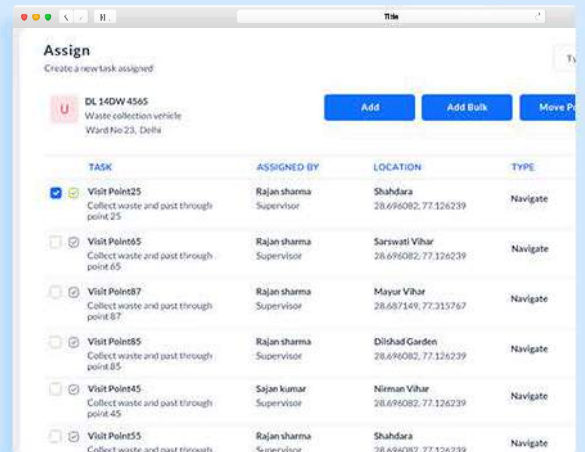

7FLEET PRO

BY 7SYSTEM TECHNOLOGY

REAL TIME FLEET VISIBILITY

Check real-time location of your fleet anytime anywhere

DRIVER APP WITH ROUTE MAP

Application for drivers to show them the route to follow

ROUTE PERFORMANCE REPORTS

Vehicle wise route performance report with option to export the same in xls

ALERTS SYSTEM

Geo-fencing and maintenance related alerts to supervisors

1. REAL TIME FLEET VISIBILITY

7Fleet Pro provides you with a dashboard using which you can see the location of all your vehicles on a map. You can also check the active/inactive vehicles from the same dashboard.

- Easily track and check status & location of all your fleet over a map.
- Easily figure out which vehicles are active and which are inactive.

2. CREATE & MANAGE ROUTE PLAN FOR VEHICLES

Create & customize route plan for each vehicle separately. 7Fleet Pro provides very easy drag & drop + checkbox style route plan creation options. Also you can assign the route to other vehicles easily.

- Create a custom route plan for each vehicle.
- Manage & update the route plan easily from dashboard.

3. DRIVER APP WITH ROUTE MAP

7Fleet Pro suite comes with a driver mobile app as well. Using this app drivers can easily navigate using the maps which shows the right directions towards their destination along with ETA.