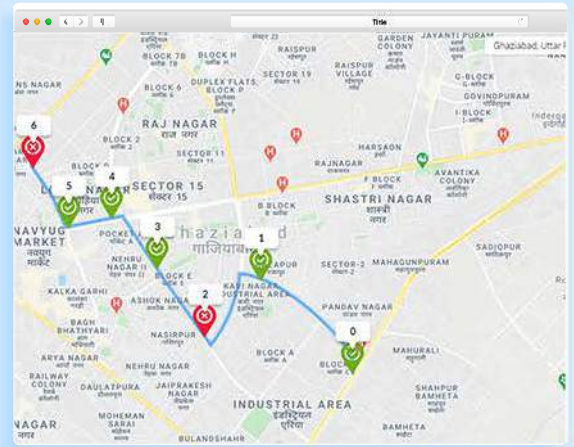

7FLEET PRO

BY 7SYSTEM TECHNOLOGY

REAL TIME FLEET VISIBILITY

Check real-time location of your fleet anytime anywhere

DRIVER APP WITH ROUTE MAP

Application for drivers to show them the route to follow

ROUTE PERFORMANCE REPORTS

Vehicle wise route performance report with option to export the same in xls

ALERTS SYSTEM

Geo-fencing and maintenance related alerts to supervisors

1. REAL TIME FLEET VISIBILITY

7Fleet Pro provides you with a dashboard using which you can see the location of all your vehicles on a map. You can also check the active/inactive vehicles from the same dashboard.

- Easily track and check status & location of all your fleet over a map.
- Easily figure out which vehicles are active and which are inactive.

2. CREATE & MANAGE ROUTE PLAN FOR VEHICLES

Create & customize route plan for each vehicle separately. 7Fleet Pro provides very easy drag & drop + checkbox style route plan creation options. Also you can assign the route to other vehicles easily.

- Create a custom route plan for each vehicle.
- Manage & update the route plan easily from dashboard.

3. DRIVER APP WITH ROUTE MAP

7Fleet Pro suite comes with a driver mobile app as well. Using this app drivers can easily navigate using the maps which shows the right directions towards their destination along with ETA.