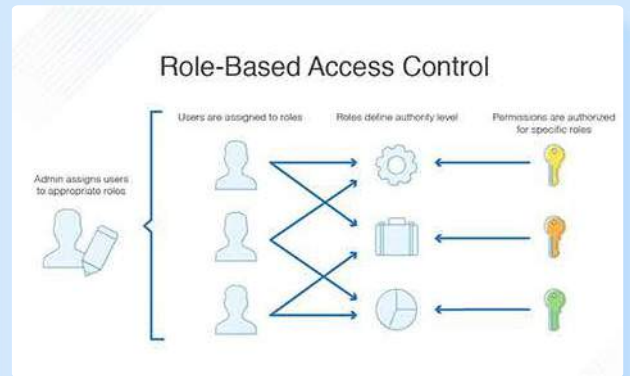

12. AREA WISE DIVISION

You can also divide the teams area wise and assign them a supervisor.

- Just like normal teams make teams based on people working in same area.

13. USER ROLE BASED ACCESS

7Fleet Pro comes with high privacy features. You can easily create roles and assign permissions to roles & also expiration policy. Once its setup you can assign these roles to users.

- Create roles with different permissions for better operation.
- Add expiration policy to roles to enable fair usage and avoid disabled users access the system.

14. ALERTS SYSTEM

7Fleet Pro has a separate alert dashboard to help you troubleshoot issues quickly. You can set alerts based of different logics and check the same on dashboard. Alerts also include health alerts, geofencing alerts Maintenance alerts & more.